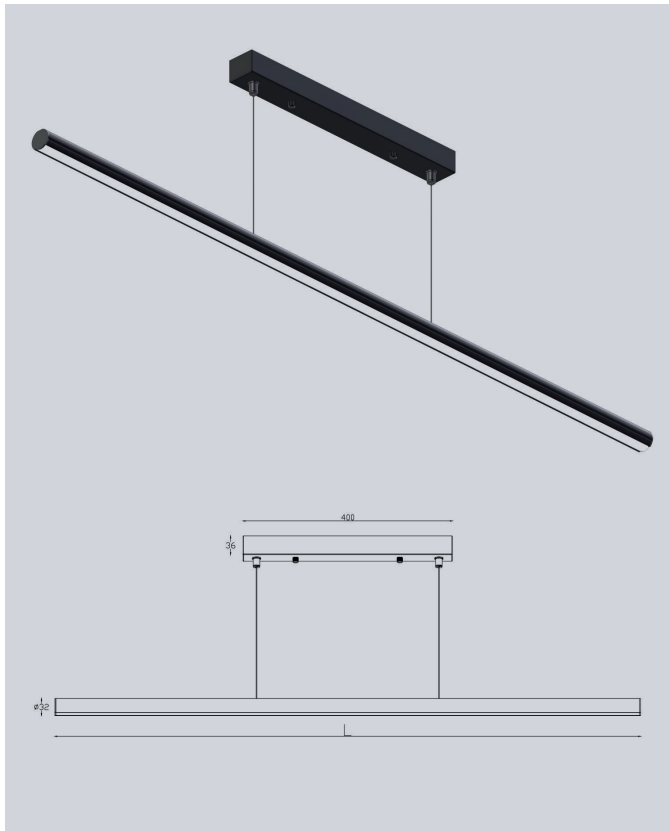

DATA SHEET

SUSPENDED LINEAR LED LUMINAIRE PROLIGHT+ IN ALUMINUM

LUMINAIRE LED :

SPECIFICATIONS :

ITEM	FEATURES
SKU	PRLDY032FG12
Color	Black
Material	Aluminium+PC
Seize	φ32*1189mm
IP Rating	IP 20
Power	25w
Voltage	AC220-240V
HZ	50-60Hz
CRI	>90
Color temperature	3000K Warm White
Beam Angle	110°
Lumens	1870lm
Functionality	Suspended
Application	Residential Commercial Administration and office