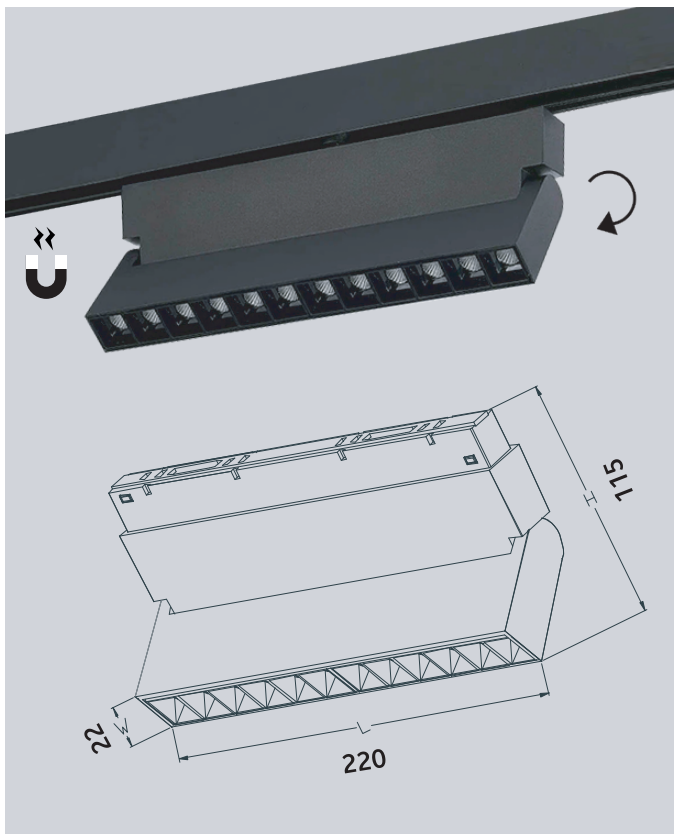

### FOLDABLE MAGNETIC LINEAR TRACKS LIGHT PROLIGHT+ EN ALUMINUM

#### SPÉCIFICATIONS :

ITEM	FEATURES
SKU	PRWJZGS12
Colour	Black
Material	Aluminum + PMMA
Seize	220 × 22 × 115mm
IP Rating	IP 20
Power	12w
Voltage	DC48V
Hz	50-60Hz
CRI	>90
Color temperature	3000K Warm White
Beam Angle	24° / 36°
Lumens	960lm
Functionality	Orientable
Application	Residential   Commercial   Administration & office