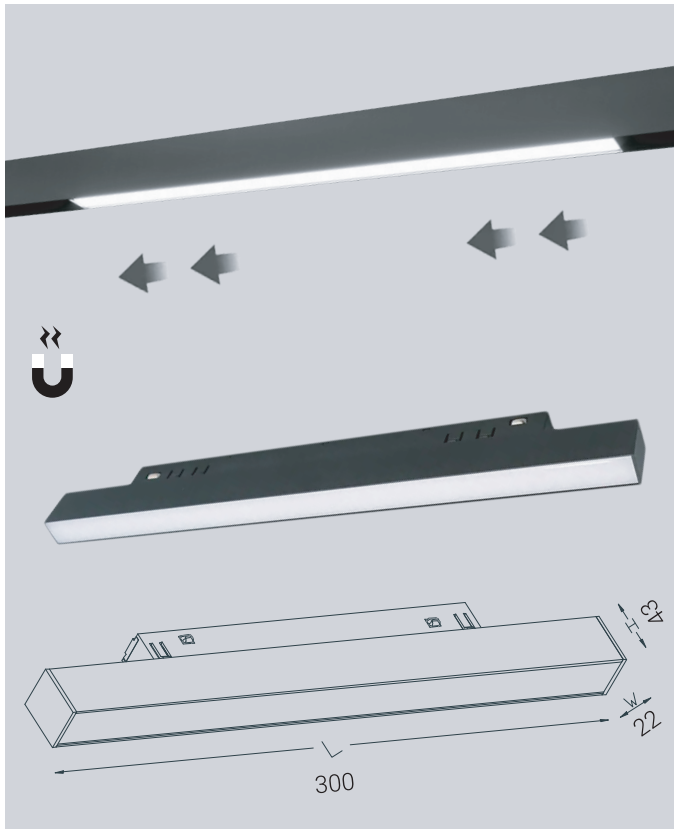

### LINEAR MAGNETIC LED LIGHT PROLIGHT+ IN ALUMINUM

#### LUMINAIRE LED :

#### SPECIFICATIONS :

ITEM	FEATURES
SKU	PRWJFG03
Color	Black
Material	Aluminum + PMMA
Seize	300 × 22 × 43mm
IP Rating	IP 20
Power	12w
Voltage	DC48V
HZ	50-60Hz
CRI	>90
Color temperature	3000K Warm White
Beam Angle	120°
Lumens	2000lm
Functionality	Orientable
Application	Residential   Commercial   Administration and office