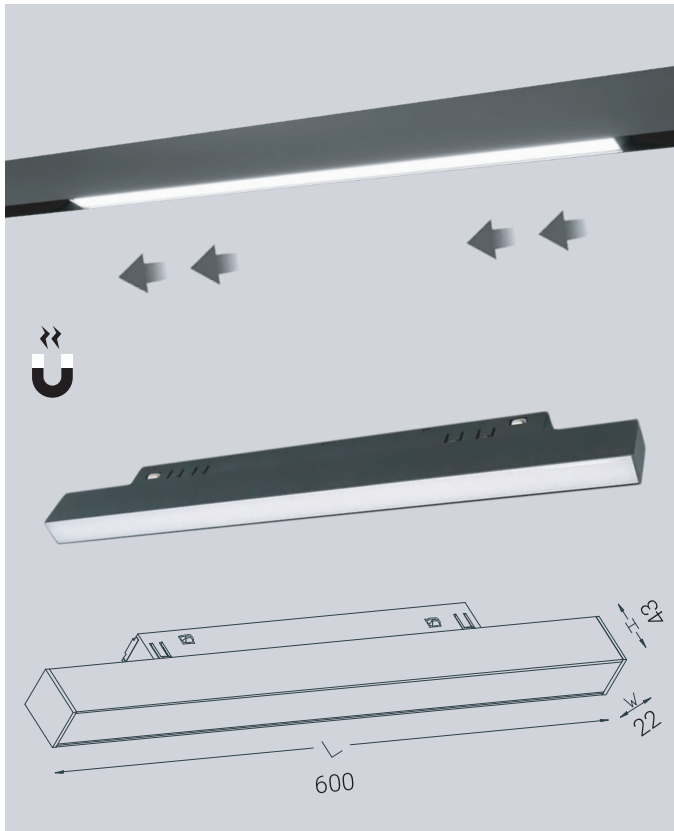

PROLIGHT

BASIC +

DATA SHEET

LINEAR MAGNETIC LED LIGHT PROLIGHT+ IN ALUMINUM

LUMINAIRE LED :

SPECIFICATIONS :

ITEM	FEATURES
SKU	PRWJFG06
Color	Black
Material	Aluminum + PMMA
Seize	600 × 22 × 43mm
IP Rating	IP 20
Power	25w
Voltage	DC48V
HZ	50-60Hz
CRI	>90
Color temperature	3000K Warm White
Beam Angle	120°
Lumens	2000lm
Functionality	Orientable
Application	Residential Commercial Administration and office