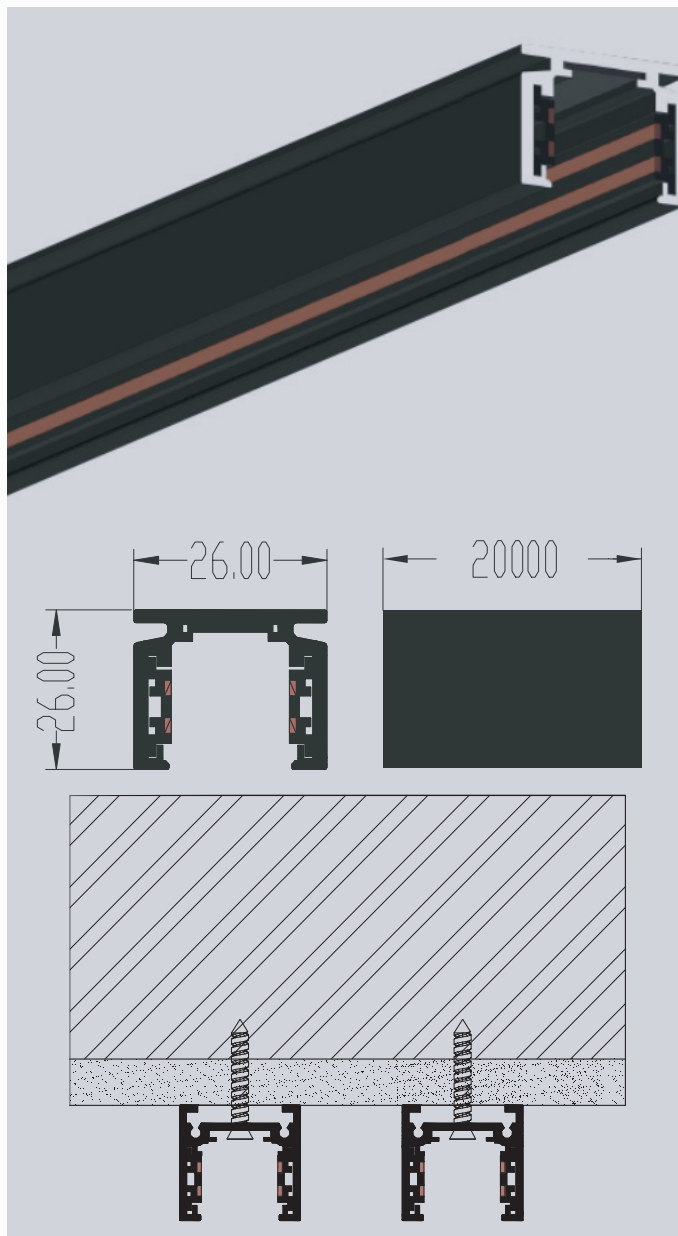

DATA SHEET

MAGNETIC TRACK LIGHT PROLIGHT+ IN ALUMINUM

MAGNETIC TRACK LIGHT :

SPECIFICATIONS :

ITEM	FEATURES
SKU	PRWJMZ26A
Colour	Black
Material	Aluminum
Seize	W26 × H26 × L2000 mm
Input Voltage	DC48V
Instal	Apparent
Accessories	End cap + PC cover
Application	Residential Commercial Administration & office