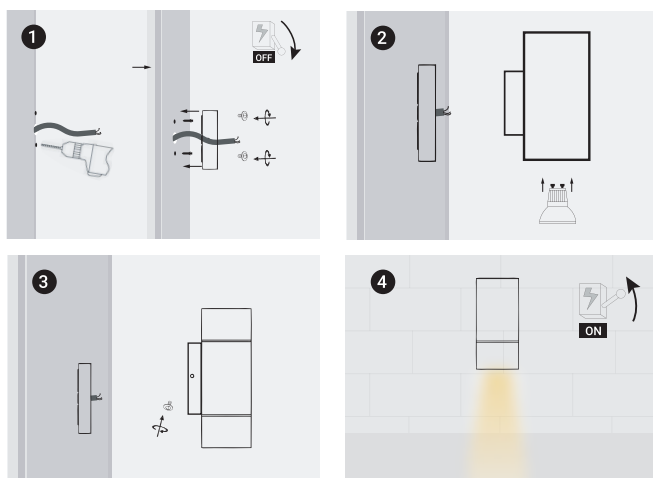

DATA SHEET

OUTDOOR WATERPROOF WALL LIGHT PROLIGHT+ IN ALUMINUM

WALL LED LIGHT

- Modern dark grey waterproof aluminum wall light compatible with two GU10/ MR16 / MAX.11W /P65/ 3000k warm white

INSTAL :

ITEM	FEATURES
SKU	PRLDDL00722DG
Color	Dark Grey
Material	Aluminum
Seize	150 x 113 x H80 mm
Bulb	MR16 I GU10
IP rating	IP 65
Diffuser	clear tempered glass
Instal	Wall, Mounted
Application	Residential I Commercial I Administrative & Office
Certificate	CCC, CE, RoHS, SAA, SASO