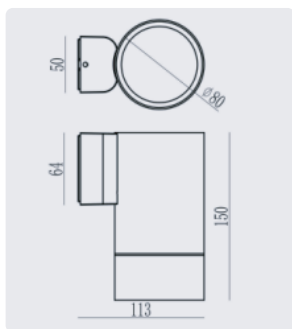

DATA SHEET

OUTDOOR WATERPROOF WALL LIGHT PROLIGHT+ IN ALUMINUM

WALL LED LIGHT

- Modern dark grey waterproof aluminum wall light compatible with two GU10/ MR16 / MAX.11W /P65/ 3000k warm white

INSTAL :

ITEM	FEATURES
SKU	PRLDDL00722DG
Color	Dark Grey
Material	Aluminum
Seize	150 x 113 x H80 mm
Bulb	MR16 I GU10
IP rating	IP 65
Diffuser	clear tempered glass
Instal	Wall, Mounted
Application	Residential I Commercial I Administrative & Office
Certificate	CCC, CE, RoHS, SAA, SASO