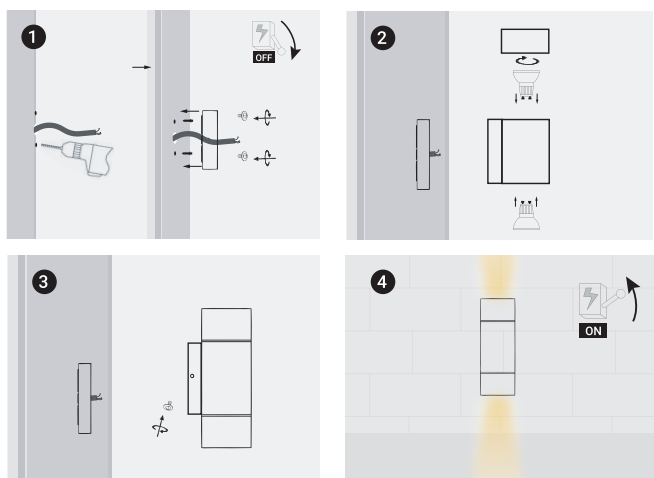

DATA SHEET

OUTDOOR WATERPROOF WAL LIGHT PROLIGHT+ IN ALUMINUM

WALL LED LIGHT

- Modern dark grey waterproof aluminum wall light compatible with two GU10/ 2*MAX.11W/ P65/ 3000k warm white

INSTAL :

ITEM	FEATURES
SKU	PRLDUD00122DG
Color	Aluminum
Material	Dark Grey
Seize	95 x 70 x H177 mm
Bulb	2 x GU10
IP rating	IP 65
Diffuser	clear tempered glass
Instal	Wall, Mounted
Application	Residential Commercial Administrative & Office
Certificate	CCC, CE, RoHS, SAA, SASO