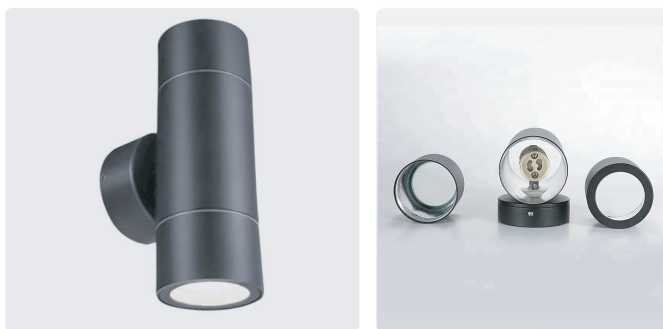

DATA SHEET

OUTDOOR WATERPROOF WAL LIGHT PROLIGHT+ IN ALUMINUM

WALL LED LIGHT

- Modern dark grey waterproof aluminum wall light compatible with two GU10/ 2*MAX.11W/ P65/ 3000k warm white

INSTAL :

ITEM	FEATURES
SKU	PRLDUD00122DG
Color	Aluminum
Material	Dark Grey
Seize	95 x 70 x H177 mm
Bulb	2 x GU10
IP rating	IP 65
Diffuser	clear tempered glass
Instal	Wall, Mounted
Application	Residential Commercial Administrative & Office
Certificate	CCC, CE, RoHS, SAA, SASO