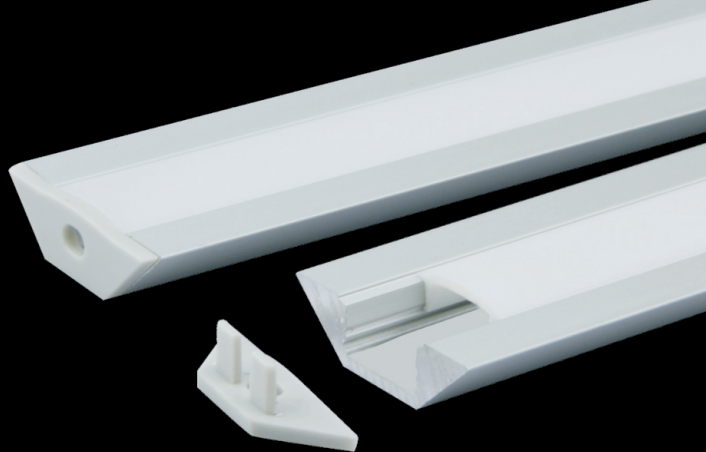

PROLIGHT+ BASIC

DATA SHEET

RECESSED LED PROFIL PRA3109 PROLIGHT+

LED PROFILE :

SPECIFICATIONS :

Application	Surface, Recessed
Material	Aluminium 1060 & PC
Lenth	3m
Internal width	12.1 mm
Power	Max 14.4W/M
Color	Silver
Cover	Frosted - Milky
Accessories	Plastic end cap, Mounting clips
Strip Led	Up to 12 mm width (Better to use 120pcs led/m to avoid dots)
IP Rating	IP20

ENVIRONMENTAL SERVICE AND INSTALLATION:

1 Avec clip

ACCESSORIES :

LED Profile in Aluminum 1~3meter

PC Cover

- 2 Endcaps
1 with hole; 1 without hole.

- 2 Mounting clip
Plastic