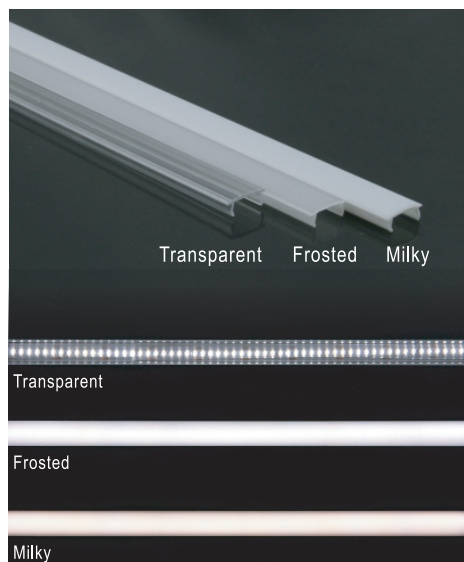

PROLIGHT+ BASIC

DATA SHEET

RECESSED LED PROFIL PRA3109 PROLIGHT+

LED PROFILE :

SPECIFICATIONS :

Application	Surface, Recessed
Material	Aluminium 1060 & PC
Lenth	3m
Internal width	12.1 mm
Power	Max 14.4W/M
Color	Silver
Cover	Frosted - Milky
Accessories	Plastic end cap, Mounting clips
Strip Led	Up to 12 mm width (Better to use 120pcs led/m to avoid dots)
IP Rating	IP20

ENVIRONMENTAL SERVICE AND INSTALLATION:

1 Avec clip

ACCESSORIES :

LED Profile in Aluminum 1~3meter

PC Cover

- 2 Endcaps
1 with hole; 1 without hole.

- 2 Mounting clip
Plastic