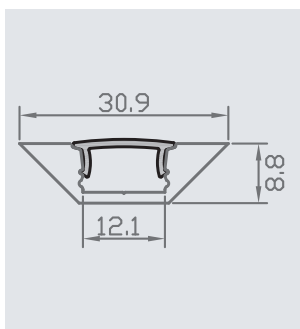

PROLIGHT+ BASIC

DATA SHEET

RECESSED LED PROFIL PRA3109 PROLIGHT+

LED PROFILE :

SPECIFICATIONS :

Application	Surface, Recessed
Material	Aluminium 1060 & PC
Lenth	3m
Internal width	12.1 mm
Power	Max 14.4W/M
Color	Silver
Cover	Frosted - Milky
Accessories	Plastic end cap, Mounting clips
Strip Led	Up to 12 mm width (Better to use 120pcs led/m to avoid dots)
IP Rating	IP20

ENVIRONMENTAL SERVICE AND INSTALLATION:

1 Avec clip

ACCESSORIES :

LED Profile in Aluminum 1~3meter

PC Cover

- 2 Endcaps
1 with hole; 1 without hole.

- 2 Mounting clip
Plastic