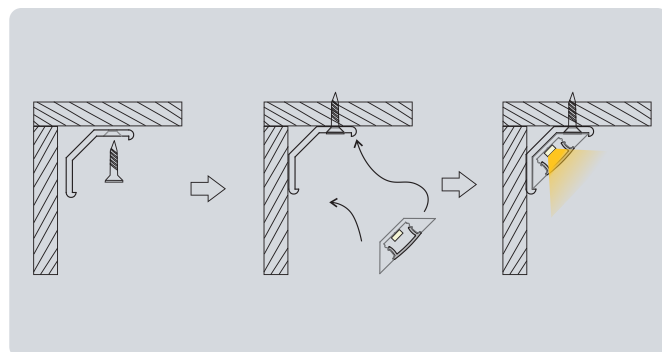

PROLIGHT+ BASIC

DATA SHEET

RECESSED LED PROFIL PRA3109 PROLIGHT+

LED PROFILE :

SPECIFICATIONS :

Application	Surface, Recessed
Material	Aluminium 1060 & PC
Lenth	3m
Internal width	12.1 mm
Power	Max 14.4W/M
Color	Silver
Cover	Frosted - Milky
Accessories	Plastic end cap, Mounting clips
Strip Led	Up to 12 mm width (Better to use 120pcs led/m to avoid dots)
IP Rating	IP20

ENVIRONMENTAL SERVICE AND INSTALLATION:

1 Avec clip

ACCESSORIES :

LED Profile in Aluminum 1~3meter

PC Cover

- 2 Endcaps
1 with hole; 1 without hole.

- 2 Mounting clip
Plastic