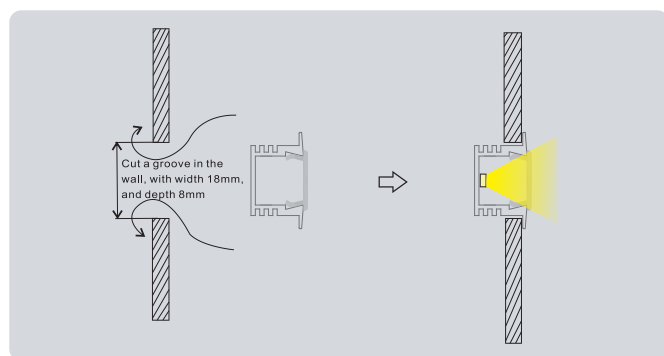

PROLIGHT+ BASIC

DATA SHEET

RECESSED LED PROFILE PRA2212 PROLIGHT+

LED PROFILE :

SPECIFICATIONS :

Application	Apparent, Encastrable
Material	Aluminium 1060 & PC
Surface processing	Anodisation en Argent
Longueur	3m
Internal width	11.2 mm
Power	Max 14.4W/M
Color	Silver
Cover	Frosted - Milky
Accessories	Plastic end cap
Strip Led	Up to 10 mm width (Better to use 120pcs led/m to avoid dots)
IP Rating	IP20

ENVIRONMENTAL SERVICE AND INSTALLATION:

ACCESSORIES :

LED Aluminum profile
1-3 Meter

PC COVER

- A: Transparent
- B: Frosted
- C: Milky

Light Through The Lampshade

- A: Transparent
- B: Frosted
- C: Milky

End Cap×2

- 1 with hole
- 1 without hole