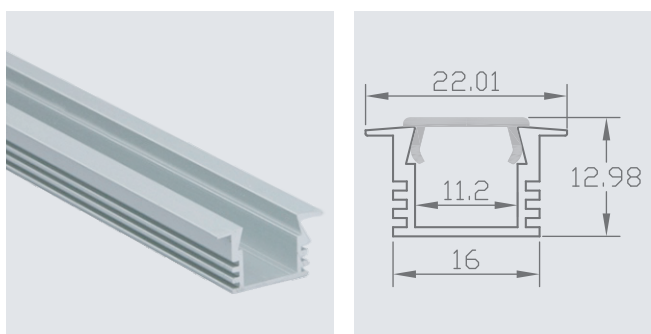

PROLIGHT+ BASIC

DATA SHEET

RECESSED LED PROFILE PRA2212 PROLIGHT+

LED PROFILE :

SPECIFICATIONS :

Application	Apparent, Encastrable
Material	Aluminium 1060 & PC
Surface processing	Anodisation en Argent
Longueur	3m
Internal width	11.2 mm
Power	Max 14.4W/M
Color	Silver
Cover	Frosted - Milky
Accessories	Plastic end cap
Strip Led	Up to 10 mm width (Better to use 120pcs led/m to avoid dots)
IP Rating	IP20

ENVIRONMENTAL SERVICE AND INSTALLATION:

ACCESSORIES :

LED Aluminum profile
1-3 Meter

PC COVER

- A: Transparent
- B: Frosted
- C: Milky

Light Through The Lampshade

- A: Transparent
- B: Frosted
- C: Milky

End Cap×2

- 1 with hole
- 1 without hole