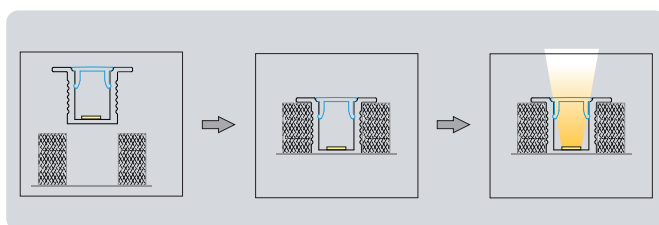

#### ACCESSORIES :

LED Aluminum profile  
1-3 Meter

PC COVER  
A: Transparent  
B: Frosted  
C: Milky

Light Through The Lampshade  
A: Transparent  
B: Frosted  
C: Milky

End Cap×2  
1 with hole  
1 without hole