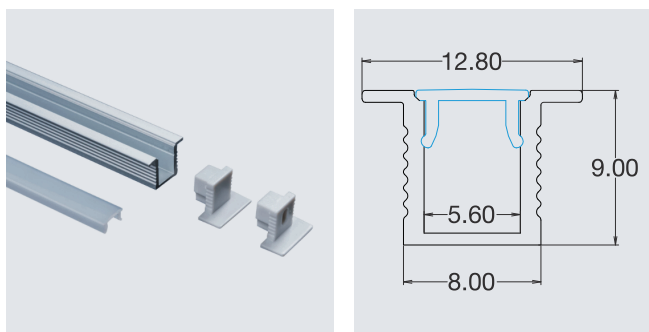

#### SPECIFICATIONS :

Application	Surface, Recessed
Material	Aluminium 1060
Length	3m
Internal width	5.6 mm
Dimension	12.8*9 mm
Color	Argent
Cover	Frosted - Milky
Accessories	1M with 2 pcs end caps
Strip Led	1 lines of LED Strip (Better to use 120pcs led/m to avoid dots)
IP Rating	IP20